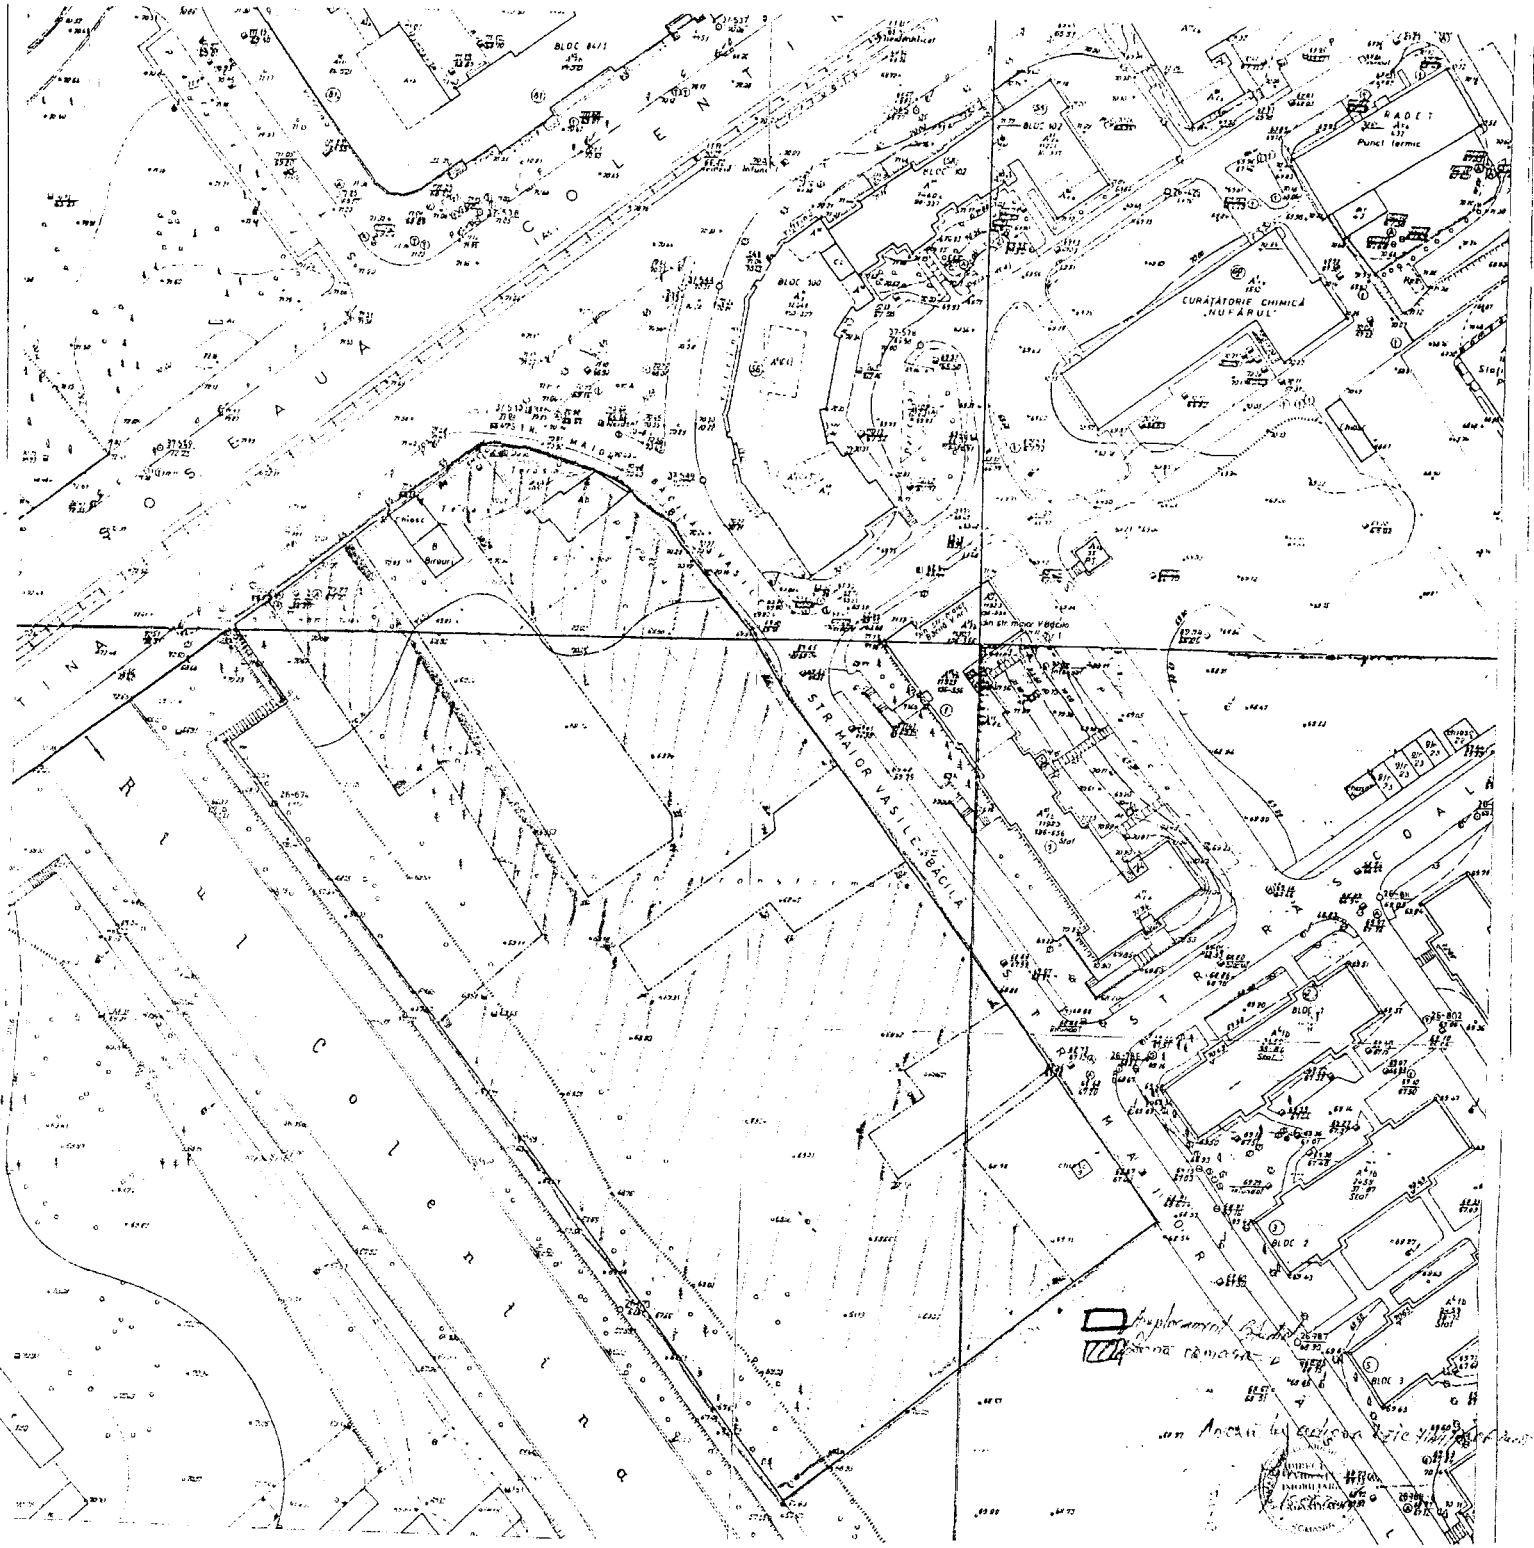

Annexa la H.C.G.M.B.M. 212/2005

Bo

Stoescu

Handwritten notes and stamps in the bottom right corner of the plan. The text includes:
"Anexa la proiectul de amenajare a terenului"
"Anexa nr. 1 la proiectul de amenajare a terenului"
A circular stamp with the text "ROMANIA" and "M. P. S. S. R." around the perimeter.
A rectangular stamp with illegible text inside.

Handwritten signature "S. H. H." and a circular official stamp. The stamp contains the text "ROMANIA" and "M. P. S. S. R." around a central emblem. A handwritten "Bn" is written above the stamp.

Handwritten notes in the bottom right corner:
"Anexa nr. 12"
"HCM B. M."
"2.12.1959" (written vertically)