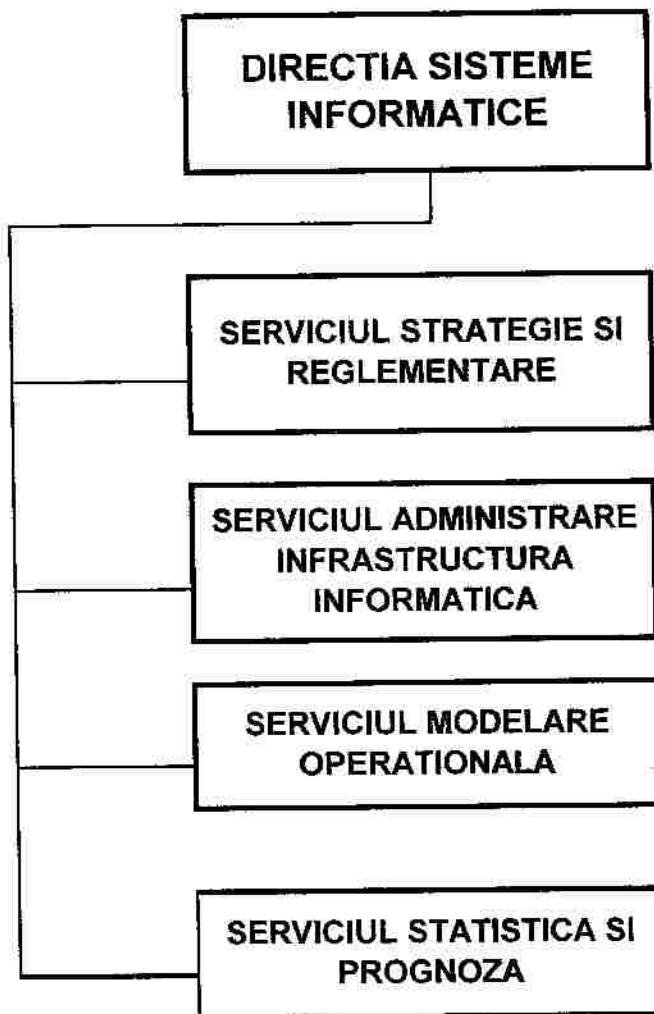

A handwritten signature in black ink is written over a circular official seal. The seal features the coat of arms of Romania in the center and the word "ROMANIA" around the perimeter.