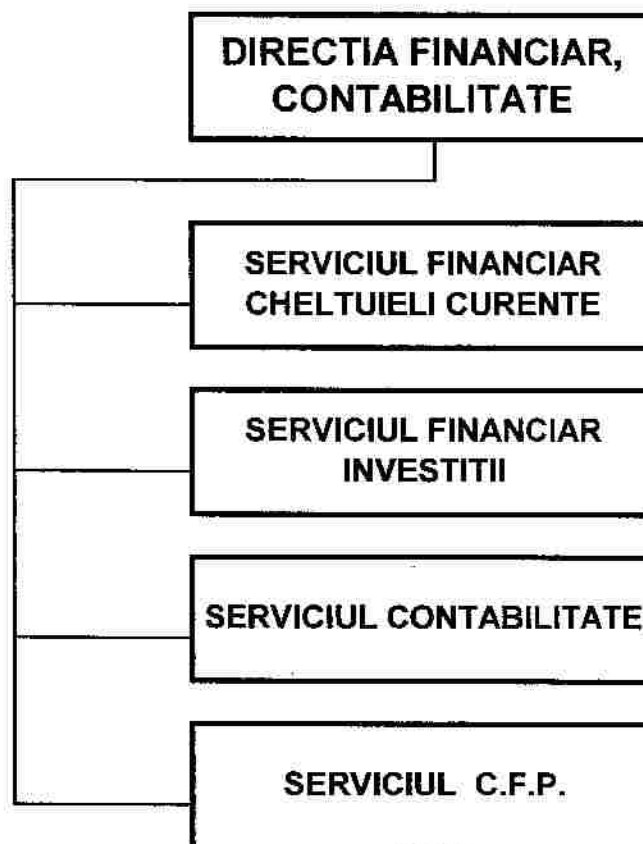

A handwritten signature in black ink, appearing to be "I. I. I.", written in a cursive style.