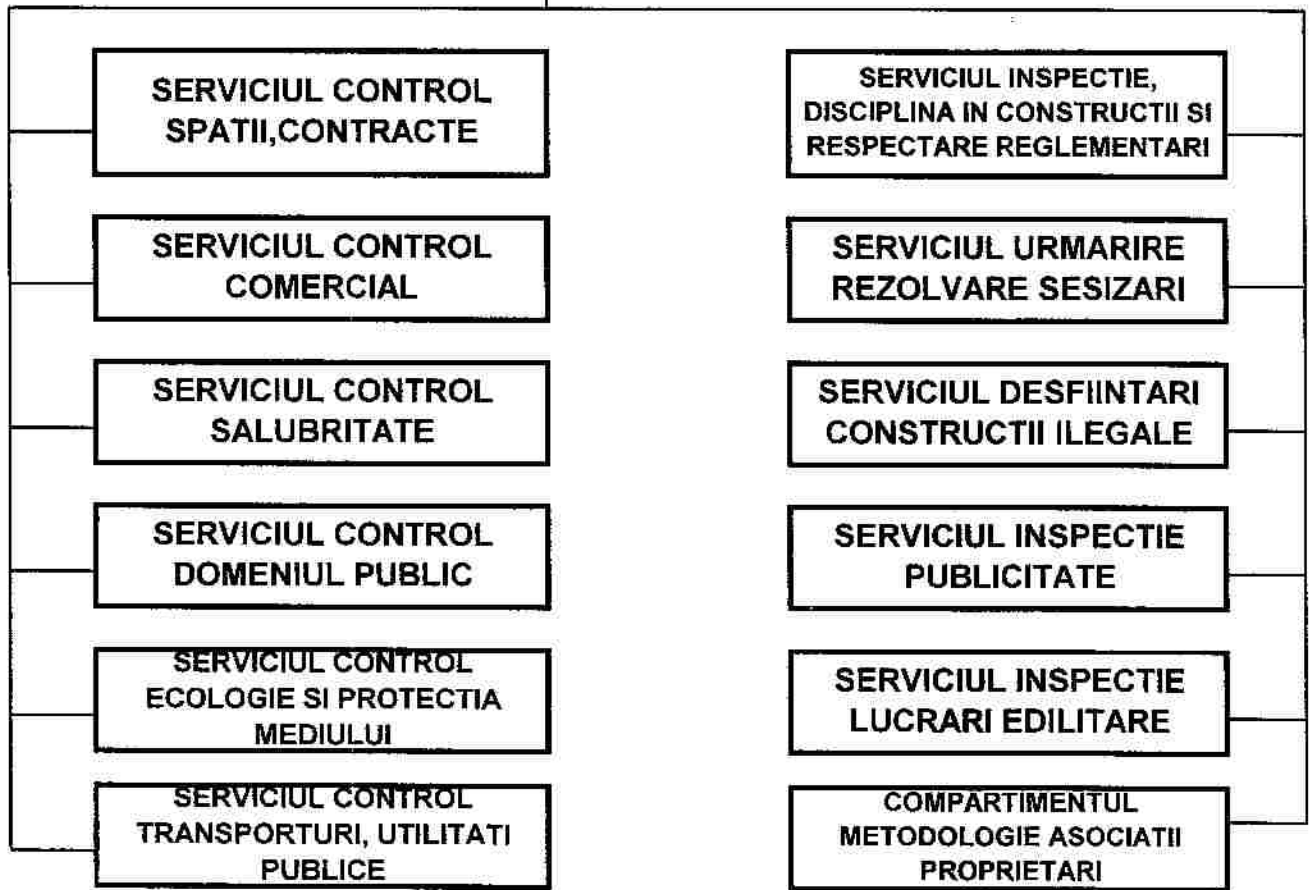

A handwritten signature in black ink, appearing to be 'I. I. I.', is located at the bottom right of the page, below the official seal.

A handwritten signature in black ink is written over a circular official seal. The seal features the coat of arms of Romania in the center, surrounded by the text "ROMANIA" at the top and "MUNICIPIUL BUCURESTI" at the bottom.

*[Handwritten signature]*

*[Handwritten signature]*

**DIRECTIA INSPECTIE SI  
CONTROL GENERAL**

A handwritten signature in black ink, appearing to be "L. I. I.", is written below the organizational chart.