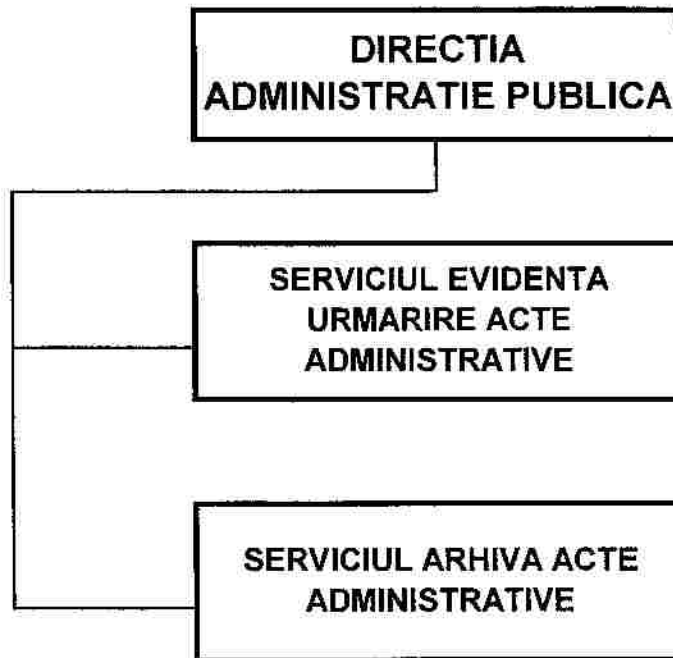

A handwritten signature in black ink, appearing to be 'I. I. I.', is located at the bottom right of the page, below the official seal.

A handwritten signature in black ink is written over a circular official seal. The seal features the coat of arms of Romania in the center, surrounded by the text "ROMANIA" at the top and "MUNICIPIUL BUCURESTI" at the bottom.

*[Handwritten signature]*

*[Handwritten signature]*

**DIRECTIA INSPECTIE SI  
CONTROL GENERAL**

A handwritten signature in black ink, appearing to be "L. I. I.", is written below the organizational chart.