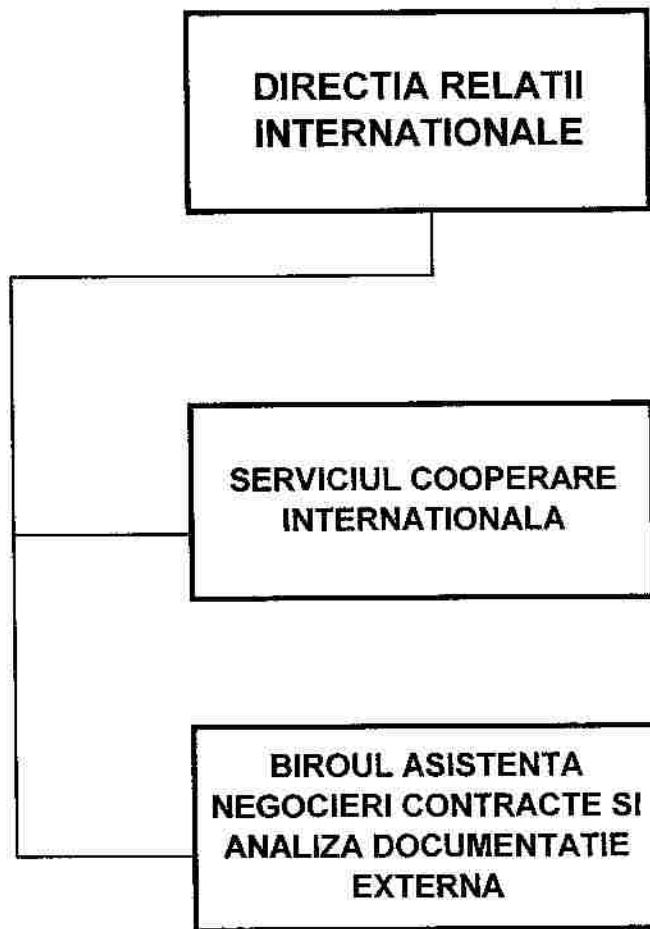

A handwritten signature in black ink, appearing to be 'I. I. I.', is located at the bottom right of the page, below the official seal.

A handwritten signature in black ink is written over a circular official seal. The seal features the coat of arms of Romania in the center, surrounded by the text "ROMANIA" at the top and "MUNICIPIUL BUCURESTI" at the bottom.

*[Handwritten signature]*

*[Handwritten signature]*

**DIRECTIA INSPECTIE SI  
CONTROL GENERAL**

A handwritten signature in black ink, appearing to be "L. I. I.", is written below the organizational chart.

A handwritten signature in black ink is written over a circular official seal. The seal features the coat of arms of Romania in the center and the word "ROMANIA" around the perimeter.

*[Handwritten signature]*

*Handwritten signature*

*Handwritten signature*

\* Centrul de informare este organizat la nivel de serviciu

A handwritten signature in black ink is written over a circular official seal. The seal features the coat of arms of Romania in the center, surrounded by the text 'ROMANIA' at the top and 'BUCURESTI' at the bottom.