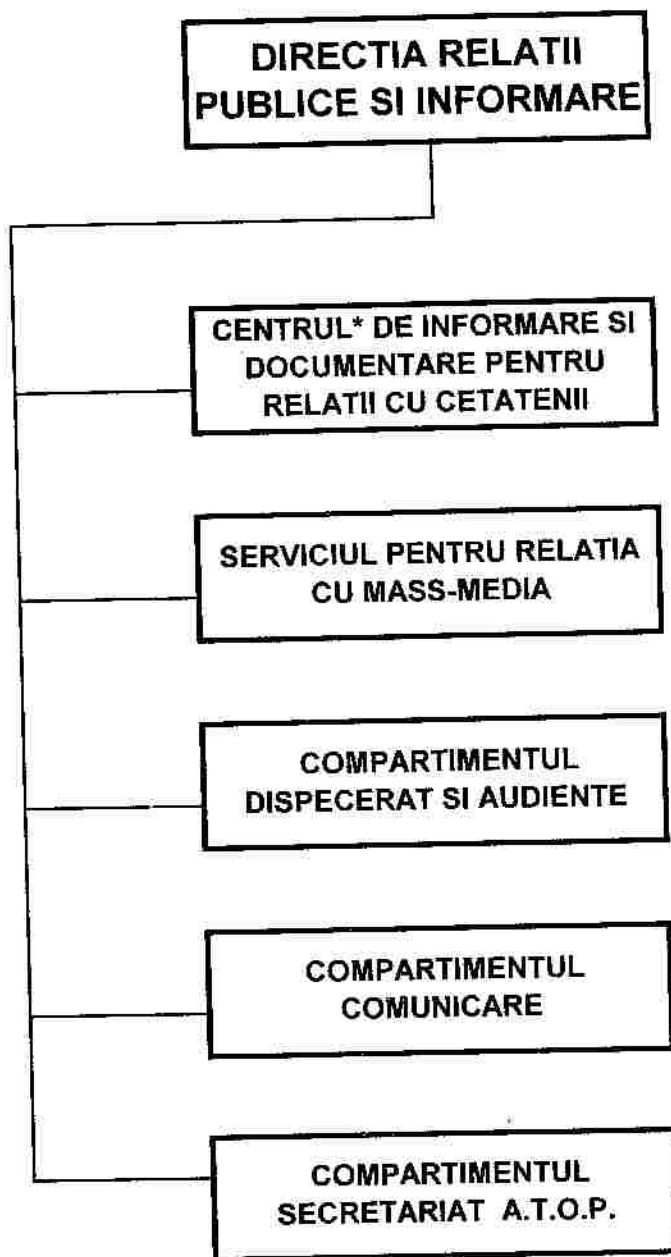

A handwritten signature in black ink, appearing to be 'I. I. I.', is located at the bottom right of the page, below the official seal.

A handwritten signature in black ink is written over a circular official seal. The seal features the coat of arms of Romania in the center, surrounded by the text "ROMANIA" at the top and "MUNICIPIUL BUCURESTI" at the bottom.

A handwritten signature in black ink is written over a circular official seal. The seal features the coat of arms of Romania in the center and the word "ROMANIA" around the perimeter.

*[Handwritten signature]*

*Handwritten signature*

*Handwritten signature*

\* Centrul de informare este organizat la nivel de serviciu

A handwritten signature in black ink is written over a circular official seal. The seal features the coat of arms of Romania in the center, surrounded by the text 'ROMANIA' at the top and 'BUCURESTI' at the bottom.