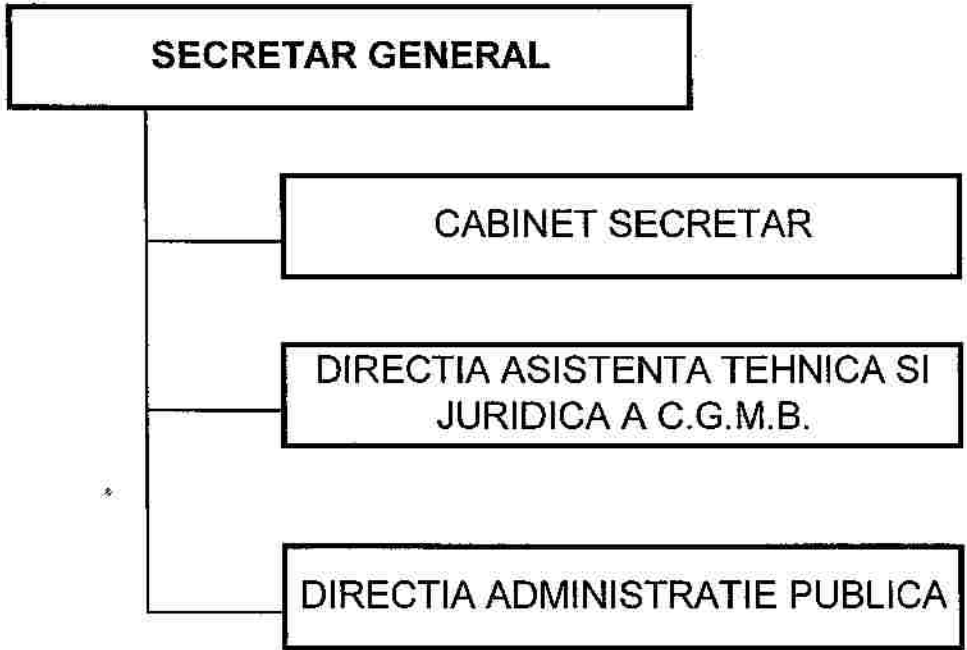

A handwritten signature in black ink, appearing to be "I. I. I.", written in a cursive style.

A handwritten signature in black ink, appearing to be "I. I. I.", written in a cursive style.

A handwritten signature in black ink, appearing to be 'I. I. I.', is located in the center of the page.

A handwritten signature in black ink, appearing to be 'I. I. I.', is located at the bottom right of the page, below the official seal.

A handwritten signature in black ink is written over a circular official seal. The seal features the coat of arms of Romania in the center, surrounded by the text "ROMANIA" at the top and "MUNICIPIUL BUCURESTI" at the bottom.