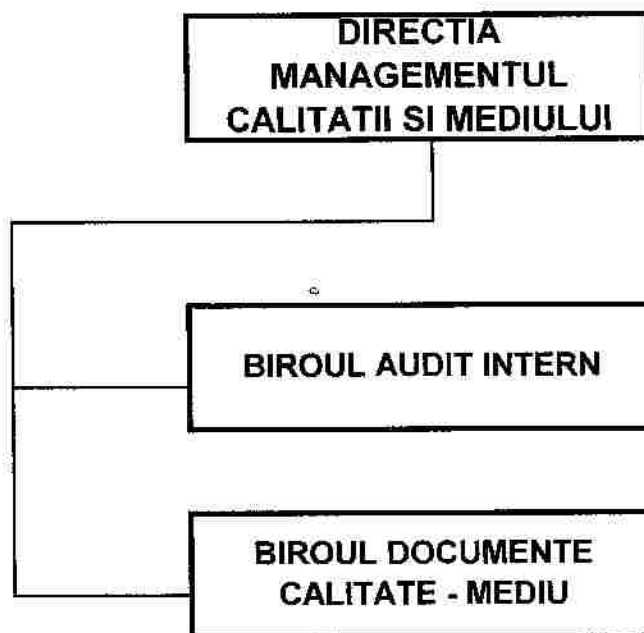

A handwritten signature in black ink, appearing to be "I. I. I.", written in a cursive style.

A handwritten signature in black ink, appearing to be "I. I. I.", written in a cursive style.

A handwritten signature in black ink, appearing to be 'I. I. I.', is located in the center of the page.

A handwritten signature in black ink, appearing to be 'I. I. I.', is located at the bottom right of the page, below the official seal.

A handwritten signature in black ink is written over a circular official seal. The seal features the coat of arms of Romania in the center, surrounded by the text "ROMANIA" at the top and "MUNICIPIUL BUCURESTI" at the bottom.

A handwritten signature in black ink is written over a circular official seal. The seal features the coat of arms of Romania in the center and the word "ROMANIA" around the perimeter.

*[Handwritten signature]*

*Handwritten signature*

*Handwritten signature*

\* Centrul de informare este organizat la nivel de serviciu

A handwritten signature in black ink is written over a circular official seal. The seal features the coat of arms of Romania in the center, surrounded by the text 'ROMANIA' at the top and 'BUCURESTI' at the bottom.