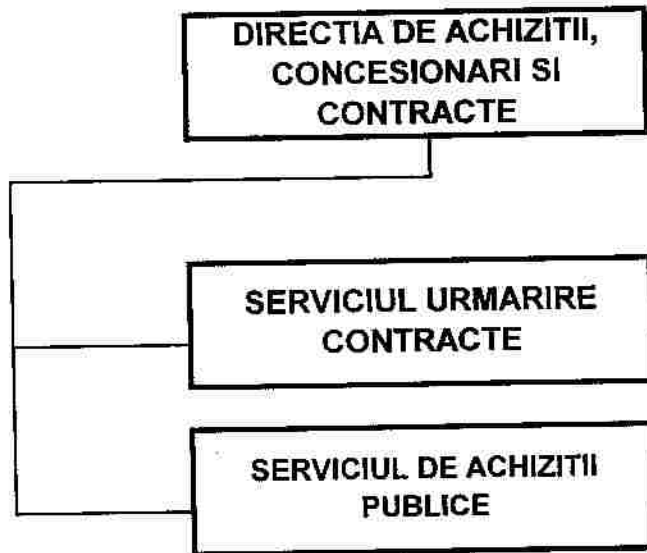

A handwritten signature in black ink, appearing to be "L. I. I.", written in a cursive style.