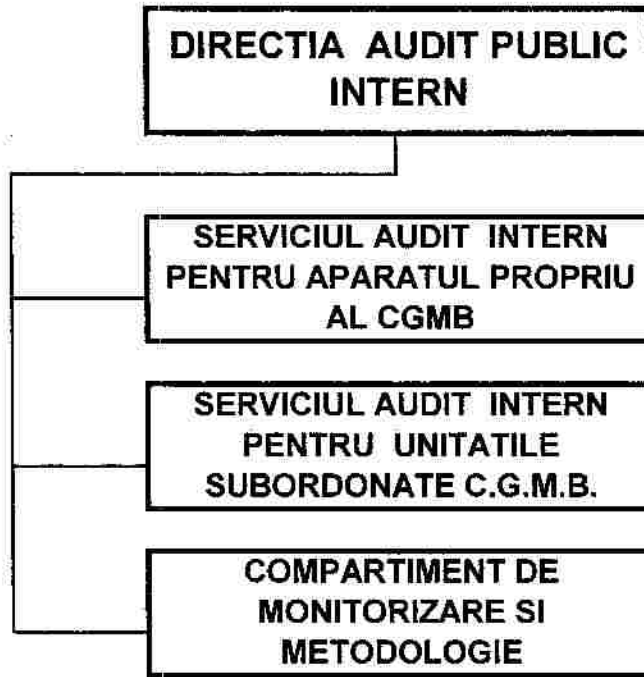

*[Handwritten signature]*

FCGMB nr-62/20.02.20

ANEXA NR. 4

**DIRECTIA GENERALA DE DEZVOLTARE, INVESTITII  
SI PLANIFICARE URBANA**

*[Handwritten signature]*

Anexa nr. 4

\* Unitățile de implementare se înființează pe durata proiectului

A handwritten signature in black ink, appearing to be "L. An".

A handwritten signature in black ink, appearing to be "L. An".

*[Handwritten signature]*

HC GMB nr. 62/20.02.2007

A handwritten signature in black ink, appearing to be "L. I. I.", written in a cursive style.

A handwritten signature in black ink, appearing to be "I. I. I.", written in a cursive style.

A handwritten signature in black ink, appearing to be "I. I. I.", written in a cursive style.

A handwritten signature in black ink, appearing to be 'I. I. I.', is located in the center of the page.

A handwritten signature in black ink, appearing to be 'I. I. I.', is located at the bottom right of the page, below the official seal.

A handwritten signature in black ink is written over a circular official seal. The seal features the coat of arms of Romania in the center, surrounded by the text "ROMANIA" at the top and "MUNICIPIUL BUCURESTI" at the bottom.